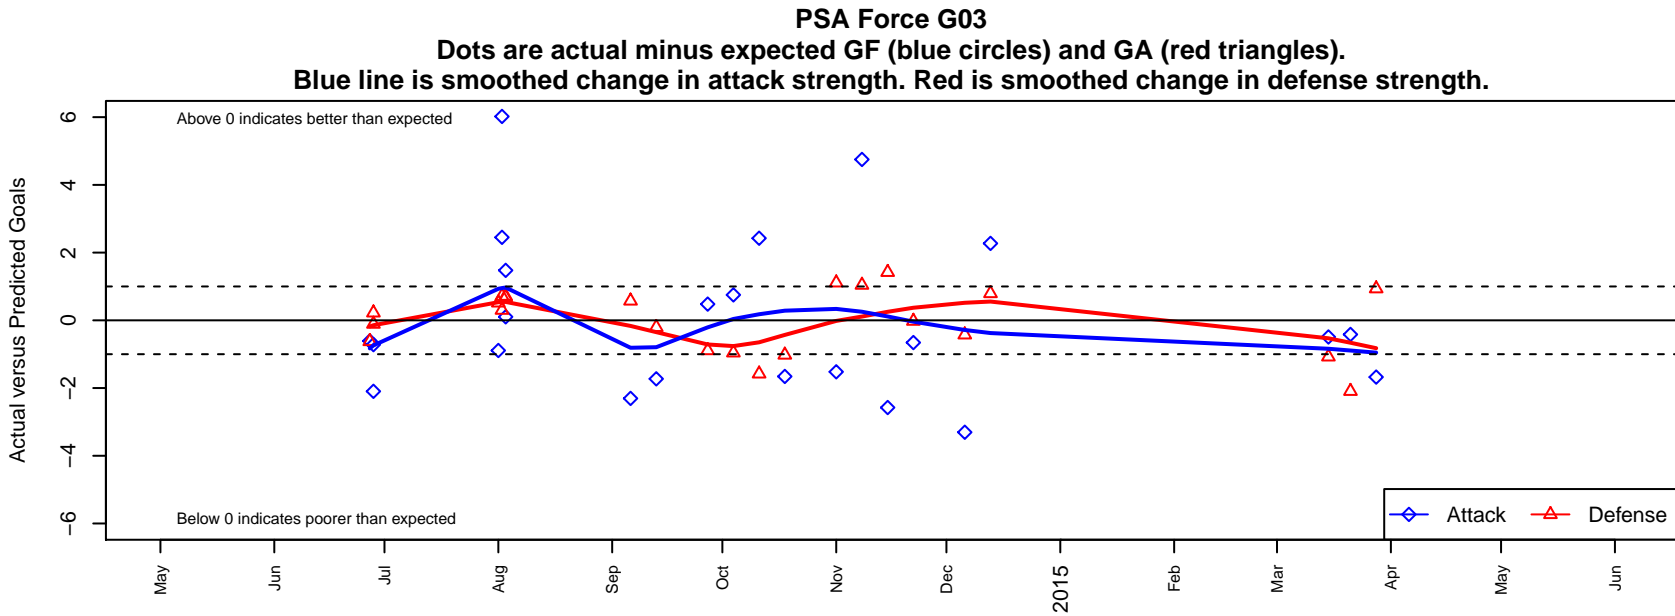

# PSA Force G03

Pilchuck Soccer Alliance  
 Marysville, WA  
 G03 total strength=629  
 attack=0.76 defense=0.4  
 fall league = NPSL G11D1  
 notes= Marysville Force

alt names used:  
 100 Pilchuck Soccer Alliance-FORCE  
 PSA Force G03  
 Force\_Jay  
 PSA Force - GU11

Venues played:  
 2014 Baker Blast Premier U11  
 2014 Strawberry Classic GU11  
 2014 NPSL G11D1  
 2014 WYS Presidents Cup G03 Division 2

**attack and defense variance (black dot)  
relative to other teams  
and top 10 in region**